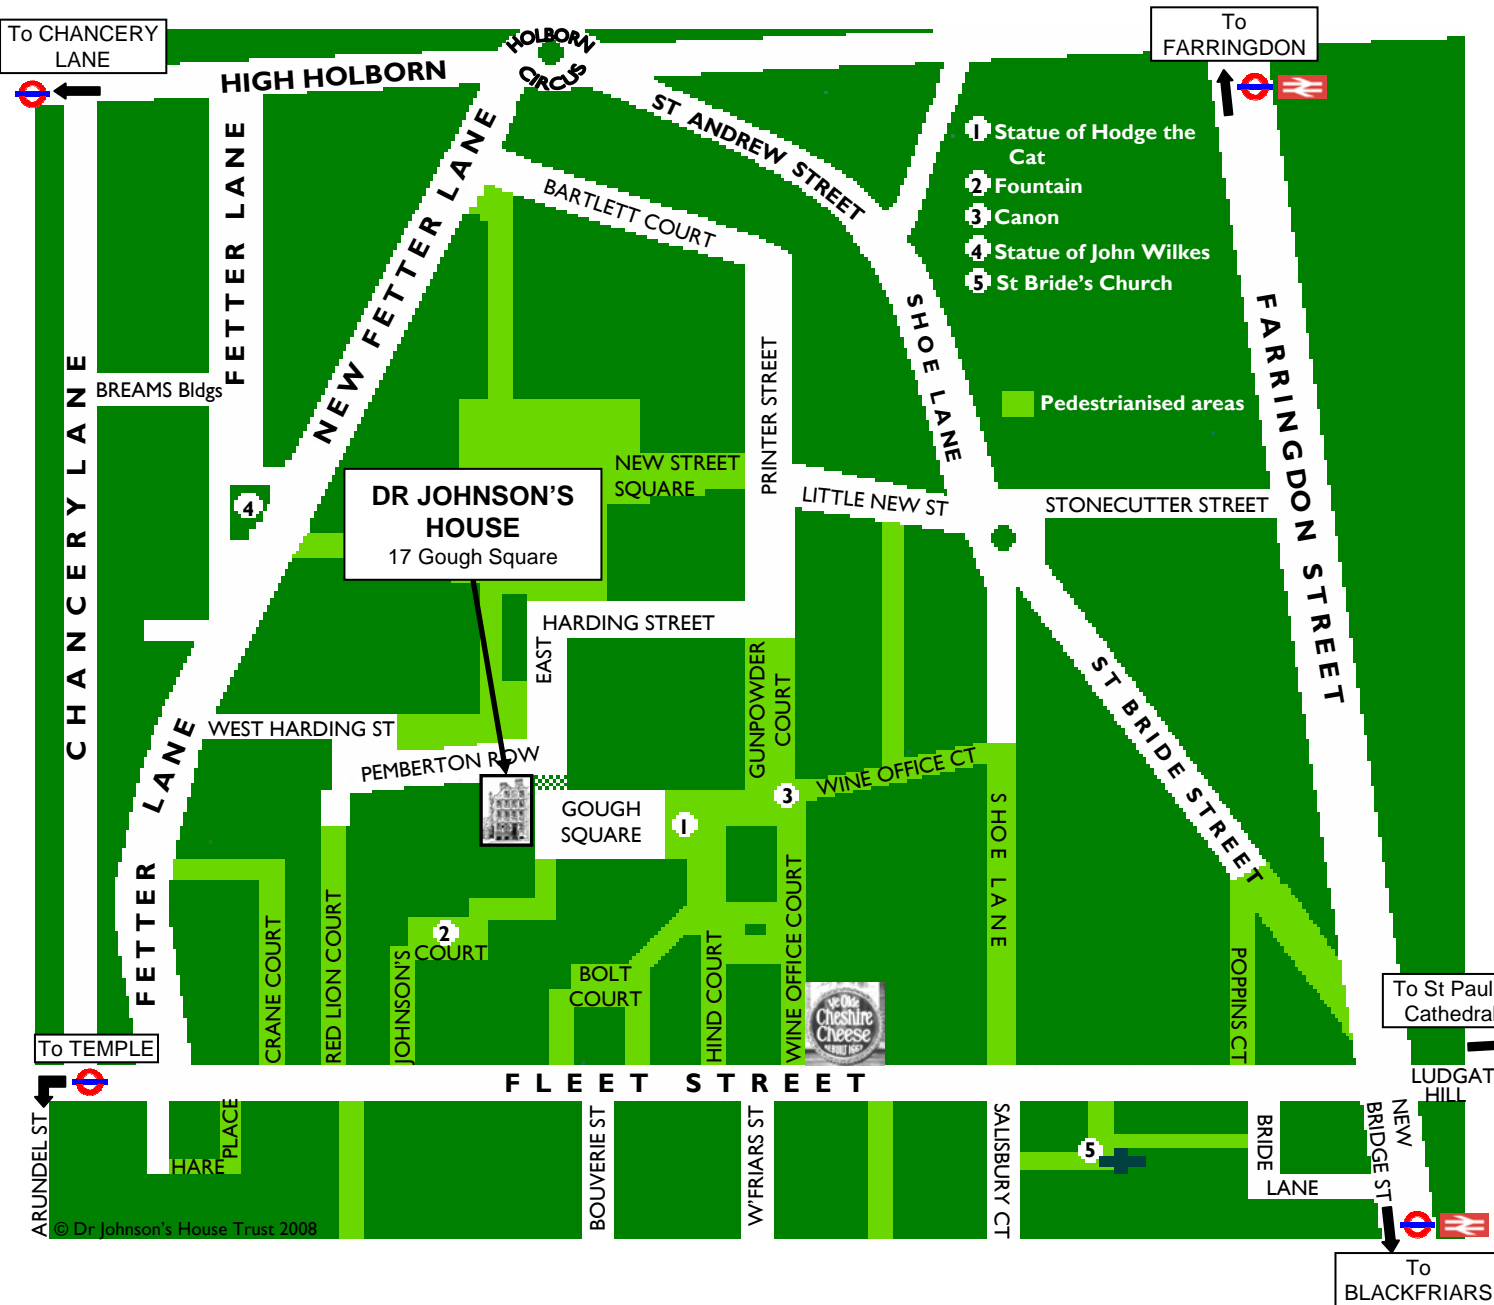

DR JOHNSON'S HOUSE: HOW TO FIND US

Dr Johnson's House

17 Gough Square
London
EC4A 3DE

020 7353 3745

www.drjohnsonshouse.org
curator@drjohnsonshouse.org

Buses

All routes to Aldwych, Chancery Lane, Fleet Street or St. Paul's

Bus numbers **4, 11, 15, 23, 26, 76** and **172** run along Fleet Street

Bus **371** stops on Fetter Lane

The closest tube and railway stations are marked on the map